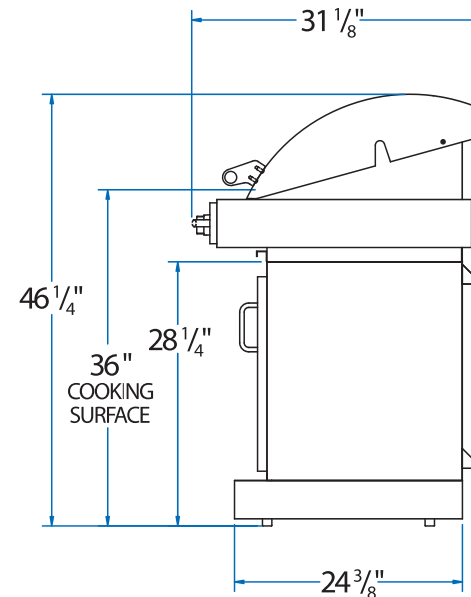

Sterling® G4000 FR

TOP VIEW
(HOOD SHOWN OPEN)

FRONT VIEW

END VIEW