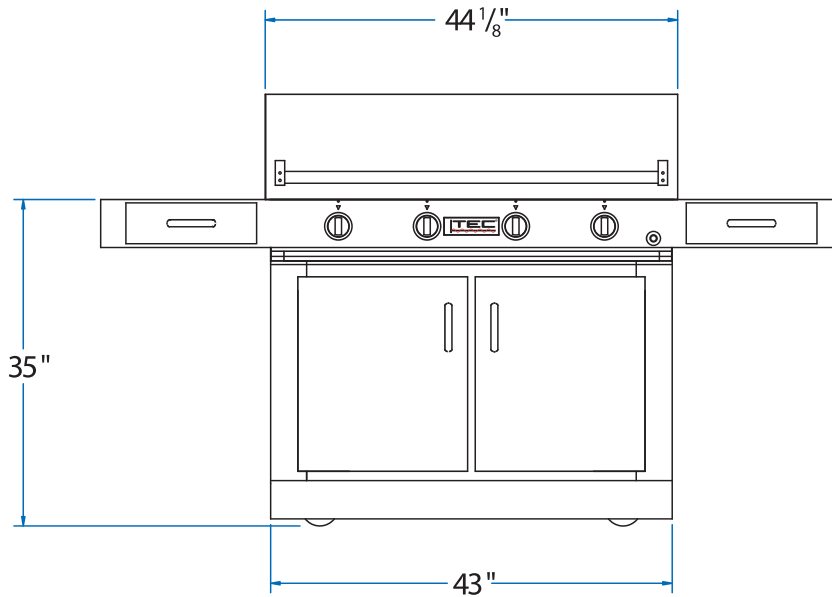

Sterling® G4000 FR

TOP VIEW
(HOOD SHOWN OPEN)

FRONT VIEW

END VIEW