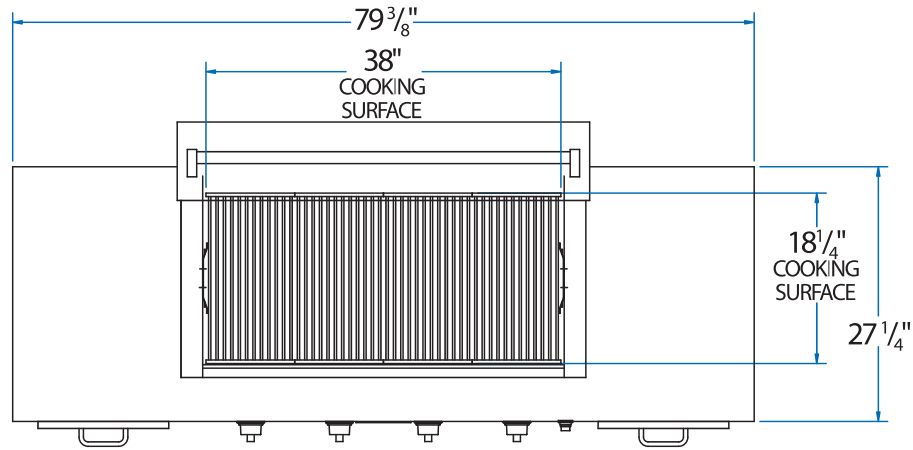

Sterling® G4000 FR

TOP VIEW
(HOOD SHOWN OPEN)

FRONT VIEW

END VIEW